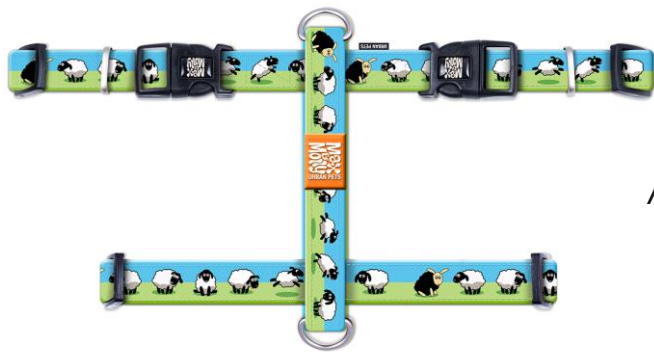

**Max
&
Molly** URBAN PETS

MEDIDAS Y CARACTERÍSTICAS

Two Fingers Rule: A good rule of thumb (or rather, finger) to test for snugness is to leave enough room for two fingers between the gear and your dog.

LOWER NECK: A harness or coat sits lower on the neck, so take the measurement from here.

UPPER NECK: Collars sit higher up on the neck, so measure here for collars or bandanas.

MULTI-LEASH		TENSILE FORCE
XS	1,0 cm x 200 cm	45kg
S	1,5 cm x 200 cm	110 kg
M	2,0 cm x 200 cm	135 kg
L	2,5 cm x 200 cm	200 kg

LEASH		TENSILE FORCE
XS	1,0 cm x 120 cm	45kg
S	1,5 cm x 120 cm	110 kg
M	2,0 cm x 120 cm	135 kg
L	2,5 cm x 120 cm	200 kg

MISYPOP

COLLAR

ARNÉS

CORREA MULTI

COLLAR GATO

CORREA CORTA

BLACK SHEEP

COLLAR

ARNÉS

CORREA MULTI

COLLAR GATO

CORREA CORTA

COMIC

COLLAR

ARNÉS