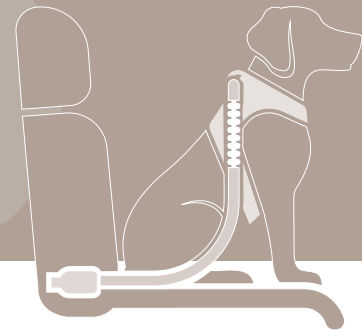

PREMIUM FEEL & TIMELESS DESIGN

Neoprene provides a pleasant touch and gives the belt a high-quality look, neutral colors will blend seamlessly with any car interior.

Machine washable at 30° C

Material: Polyester, Neoprene