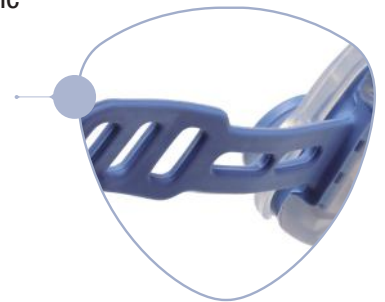

SOUNDSHIELD

ULTRASONIC TICK REPELLER

CHEMICAL-FREE PROTECTION

A safe, non-toxic alternative to sprays or spot-ons, uses ultrasonic waves that irritate ticks and fleas but are inaudible and harmless to pets and humans.

SCIENTIFICALLY PROVEN

Field-tested and validated by independent studies from the University of Camerino, Italy - real results, not just claims.

UP TO 8 MONTHS OF 24/7 DEFENSE

The included replaceable battery offers continuous ultrasonic protection for up to eight months - easily replaceable.

FLEXIBLE SILICONE STRAP

Comfortable and secure fit - the soft, stretchable strap attaches neatly to any collar or harness with no swinging or noise.

WATERPROOF (IPX7)

Fully submersible up to 1 meter for 30 minutes - ideal for walks in the rain, at the beach, or near water.

VISUAL ON/OFF INDICATOR

A discreet LED light shows the device's status at a glance - ensuring you know that your pet is protected.

BIG DOGS