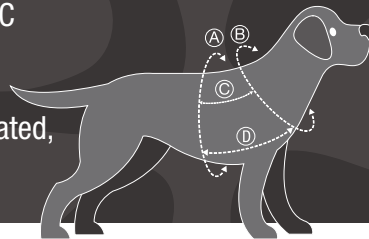

TWO D-RINGS

on the chest and back - offer more control while walking.

THE SPORT HARNESS

WITH A GOTCHA! TAG

Gotcha!

Machine washable at 30° C

Material: Polyester, PU coated, Neoprene

A - CHEST: Wrap your tape around the widest part of your dog's torso, usually right behind the "armpits" of the front legs.

B - LOWER NECK: A harness or coat sits lower on the neck, so take the measurement from here.

C - BACK LENGTH: Length between neck and chest measurements.

D - BELLY LENGTH: Length between neckbelt and bellybelt.