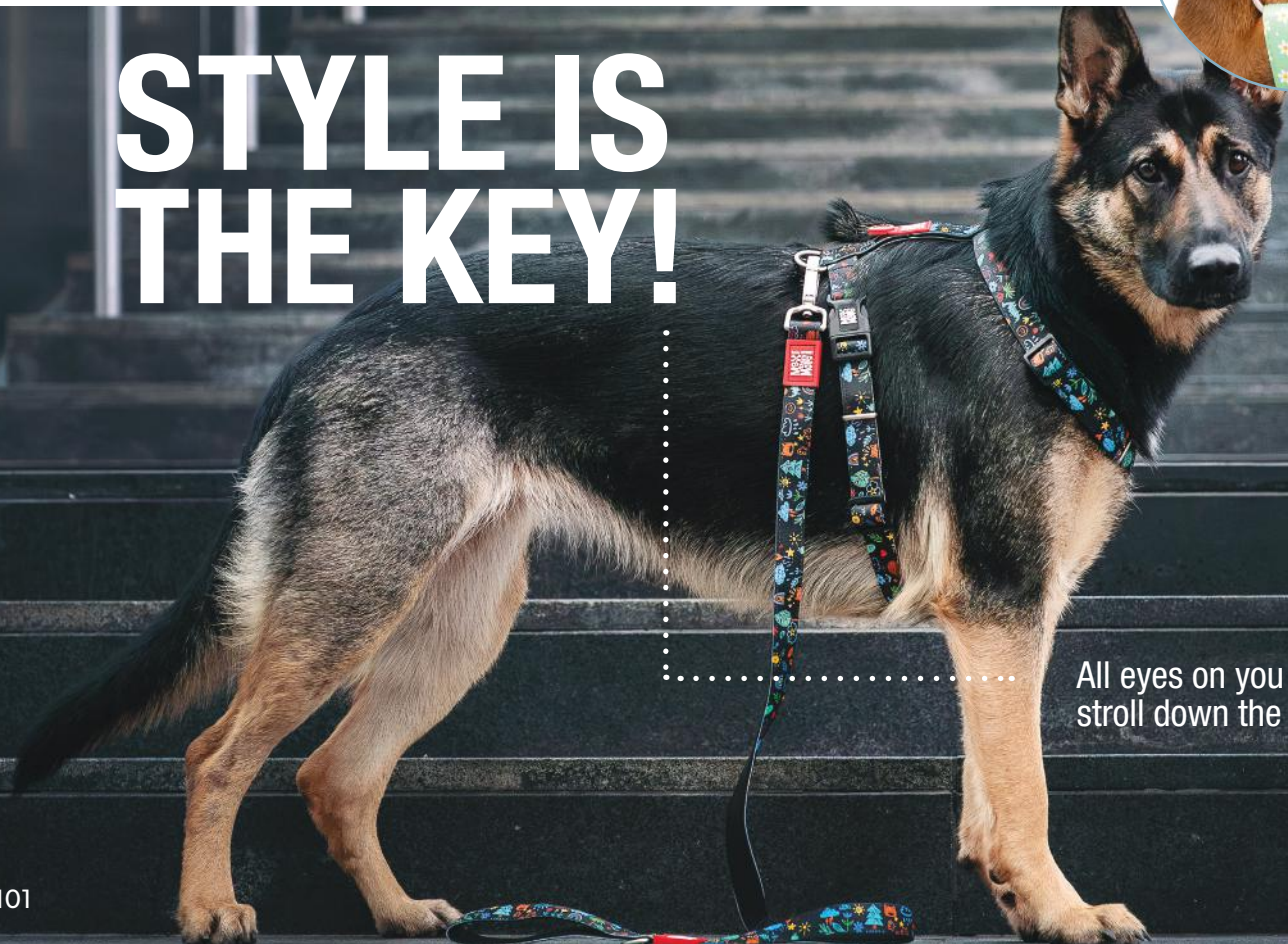

STYLE IS THE KEY!