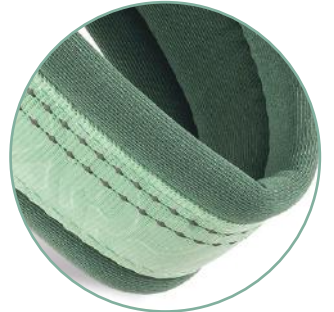

MATRIX 2.0 GOTCHA! Q-FIT HARNESS

GOTCHA! LOST & FOUND TAG
Every Max & Molly collar has a unique Gotcha! tag. Gotcha! is a free and exclusive app by Max & Molly that reunites a lost pet with its owner.
(Scan to learn more about GOTCHA! Lost & Found App)

HIGHLY REFLECTIVE SEAMS
For enhanced visibility in the dark.

ADJUSTABLE UP TO 5 CM
For maximum comfort and a perfect fit.

ULTRA-SOFT NEOPRENE PADDING
Maximum comfort, even on long walks.
Quick-drying and antibacterial.

EASY STEP-IN HARNESS
Perfect for nervous dogs
- no overhead pulling required.

STRONG DOUBLE D-RINGS
For optimal control.

**EASY
TO STEP-IN
AND
ADJUSTABLE** .....

Gotcha!