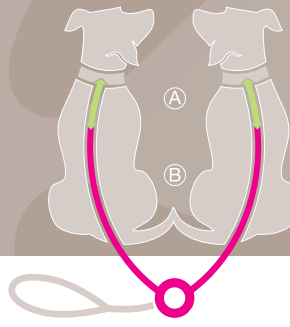

TURN 1 LEASH...

NEW

Machine washable at 30° C

Material: Polyester, Neoprene

A - INTEGRATED SHOCK ABSORBER

B - ADJUSTABLE ADAPTER

Double Leash - Matrix 2.0 - Size Chart

| SIZE | WIDTH | LENGTH | SHOCK ABSORBER |
|--------|--------|------------|----------------|
| XS - S | 1,5 cm | 40 - 50 cm | 11 - 22 cm |
| M - L | 2,5 cm | 43 - 53 cm | 10 - 20 cm |

INTO

Reduces strain on joints and muscles for both dog and owner.

MATRIX 2.0 HANDLE LEASH

SOFT NEOPRENE GRIP

Padded with neoprene for a comfortable hold without sharp edges.

LIGHTWEIGHT

Extremely light and easy to handle in everyday use.