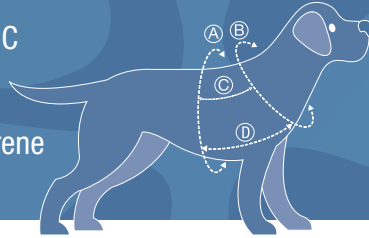

A - CHEST: Wrap your tape around the widest part of your dog's torso, usually right behind the "armpits" of the front legs.

B - LOWER NECK: A harness or coat sits lower on the neck, so take the measurement from here.