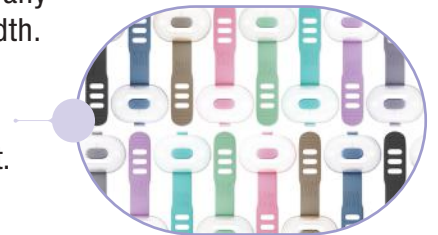

SECURITY TESTED

Made with attention to detail and built to last.