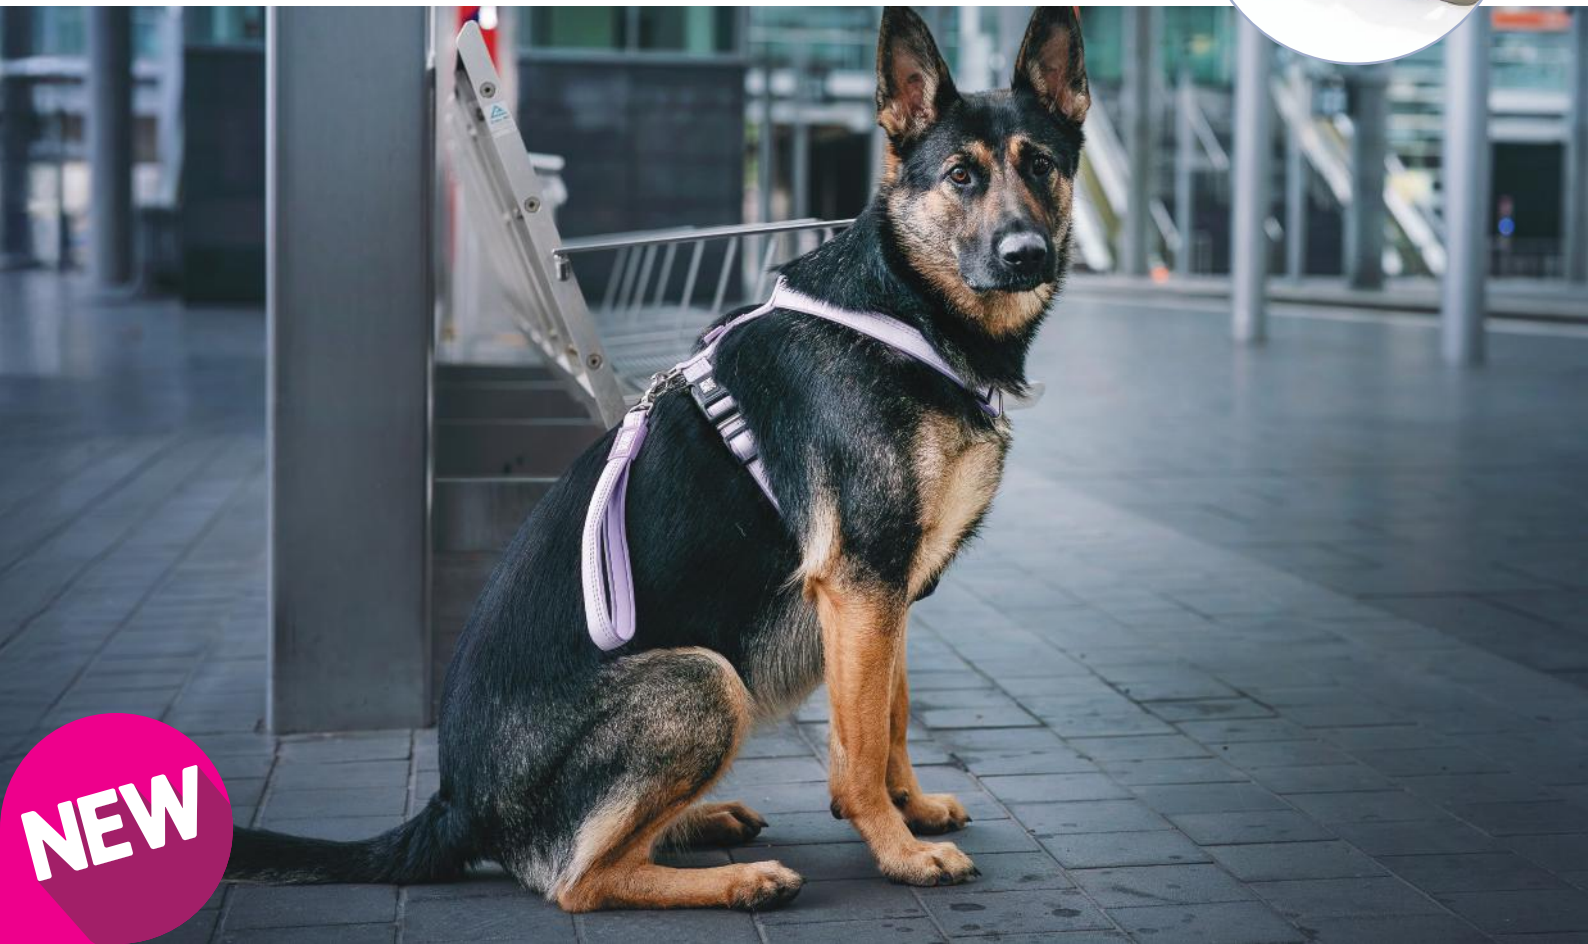

MATRIX 2.0 HANDLE LEASH

SOFT NEOPRENE GRIP

Padded with neoprene for a comfortable hold without sharp edges.

LIGHTWEIGHT

Extremely light and easy to handle in everyday use.

COMPACT LENGTH

Only 30 cm long - for maximum control of the dog in tight spaces.

MAX & MOLLY EASY CLIP CARABINER

Ensures comfortable and quick attachment with an innovative clip system which is easy to use and protects your fingers and nails.

VERSATILE USE FOR LONG LEASH & HARNESS

Perfect for training, vet visits, or city walks - can be used in addition to a long leash or harness - keep the handle leash on the harness, your dog walks freely and it's easy to grab at any time.

DURABLE & LONG-LASTING

Extremely durable nylon webbing and a thick layer of neoprene padding are built to last even in extreme conditions.

NEW